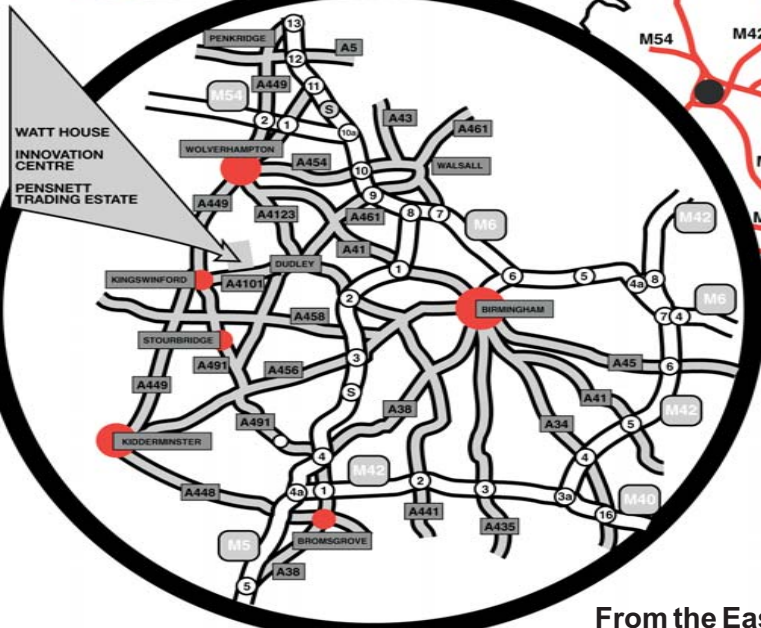

From the South

Leave the M5 at junction 4.
Follow the A491 towards Hagley / Stourbridge.
Stay on the A491 around Stourbridge ring road, following signs for Dudley / Wolverhampton.
Stay on the A491 until reaching Kingswinford.
At The 'Amazon Crossing' pub turn right towards Dudley / Russells Hall Hospital (A4101).
After approximately $\frac{3}{4}$ of a mile, Pensnett Estate is on your left hand side.
Once on the estate, take the first left, just before Bookers.
After 50 yards, take the first left, then first right.
Nova are based at the far end of Watt House on the right hand side.

From the East

Leave the M5 at junction 2.
Follow the A4123 towards Wolverhampton until the first island.
Take the first exit, signed A461 - Dudley.
At the first island, take the first exit - Merry Hill / Stourbridge.
Go straight over the first island.
At the next island, take the 3rd exit - Russells Hall Hospital / Kingswinford.
Pass Russells Hall Hospital on your right hand side and go straight on towards Kingswinford.
After approximately $\frac{3}{4}$ of a mile, Pensnett Estate is almost directly opposite the BP garage.
Once on the estate, take the first left, just before Bookers.
After 50 yards, take the first left, then first right.
Nova are based at the far end of Watt House on the right hand side.