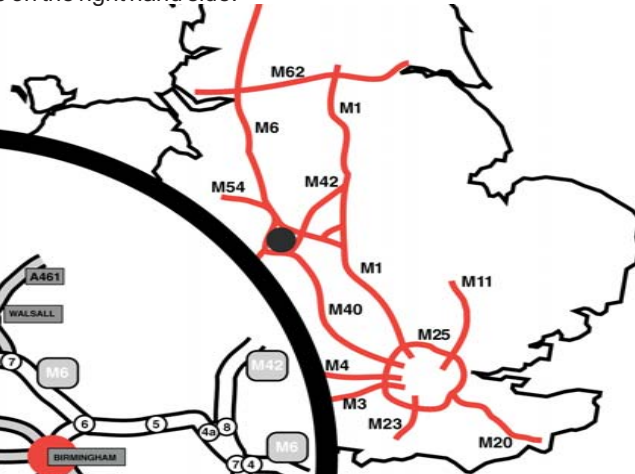

From the South

Leave the M5 at junction 4.
Follow the A491 towards Hagley / Stourbridge.
Stay on the A491 around Stourbridge ring road, following signs for Dudley / Wolverhampton.
Stay on the A491 until reaching Kingswinford.
At The 'Amazon Crossing' pub turn right towards Dudley / Russells Hall Hospital (A4101).
After approximately $\frac{3}{4}$ of a mile, Pensnett Estate is on your left hand side.
Once on the estate, take the first left, just before Bookers.
After 50 yards, take the first left, then first right.
Nova are based at the far end of Watt House on the right hand side.

From the East

Leave the M5 at junction 2.
Follow the A4123 towards Wolverhampton until the first island.
Take the first exit, signed A461 - Dudley.
At the first island, take the first exit - Merry Hill / Stourbridge.
Go straight over the first island.
At the next island, take the 3rd exit - Russells Hall Hospital / Kingswinford.
Pass Russells Hall Hospital on your right hand side and go straight on towards Kingswinford.
After approximately $\frac{3}{4}$ of a mile, Pensnett Estate is almost directly opposite the BP garage.
Once on the estate, take the first left, just before Bookers.
After 50 yards, take the first left, then first right.
Nova are based at the far end of Watt House on the right hand side.